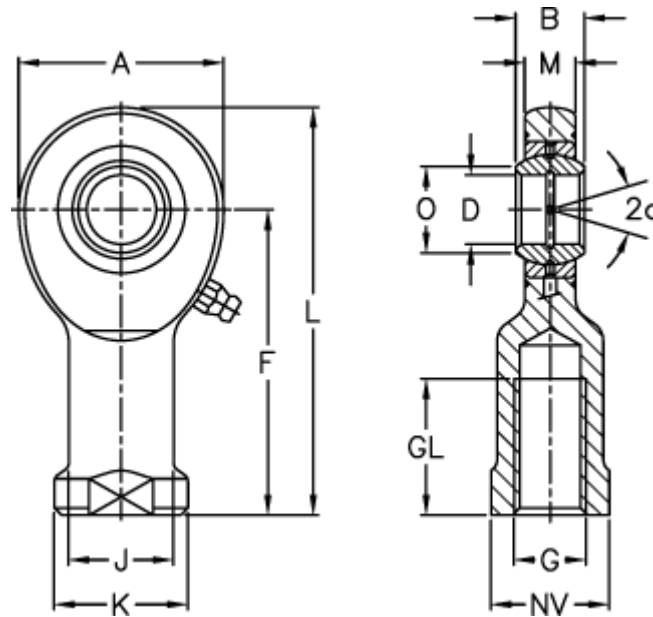

# Data Sheet

Article number: 03480035  
Description: Fluro Rod end EIL 35  
Note: 35

## Measures

A	= 82	J	= 47
a (degrees)	= 6	K	= 58
B	= 25	L	= 166
D	= 35	M	= 21
Dynamic drive (kN)	= 80	NV	= 50
F	= 125	O	= 39.8
g	= M36x3	Static drive kN	= 144
GL	= 60	Weight	= 1300